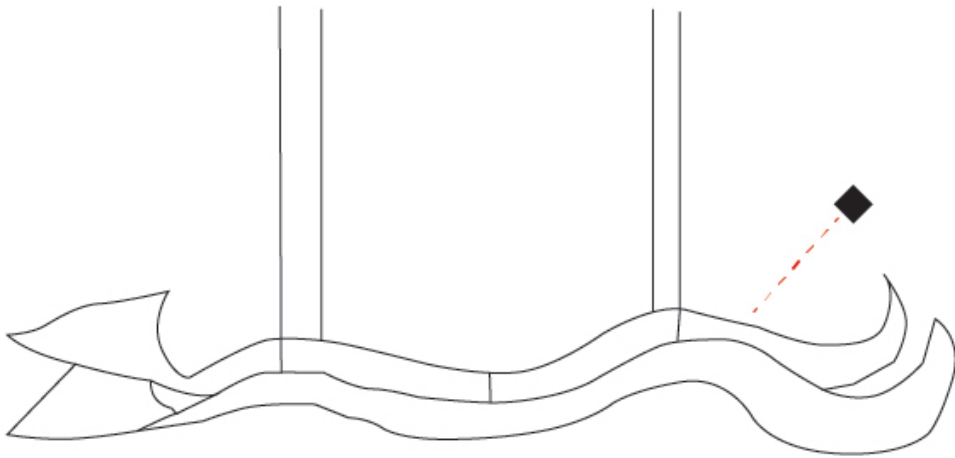

TEMPO PERSO SUSPENSION

D131526-

PROJECT _____

TYPE _____

SPECIFIER _____

QUANTITY _____

DATE _____