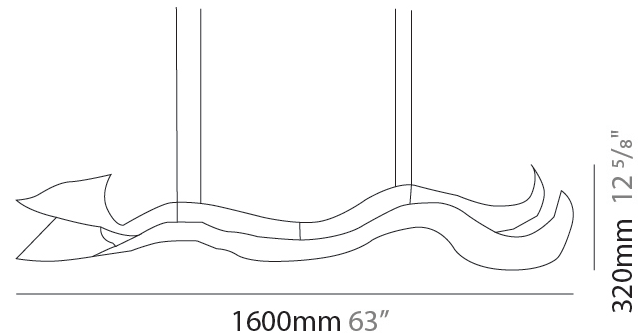

GENERAL

Series: Tempo Perso
 Partner: Knikerboker
 Division: Design
 Installation: Suspension
 Product Type: Pendant
 Mounting Location: Ceiling
 Light Distribution: Indirect

PHYSICAL

Shape: Abstract
 Length (mm): 1600
 Length (in): 63
 Height (mm): 320
 Height (in): 12 5/8
 Extension (mm): 2000
 Extension (in): 78 3/4

Fixture Finish: EWH / EBK / MAN / COF / PRD / SLF / GLF / CLF / BRL / EWS / EWG / EWC / EWR / EBS / EBG / EBC / EBC / EBB / MAS / MAD / MAC / MAB / COS / CGO / CCL / CBL / PRS / PRG / PRC / PRB

Fixture Material: Aluminum
 Cable Details: 4 Steel Cables 2000mm / 78 3/4" - Silicon Cable 2000mm / 78 3/4"

LED

Number of LEDs: 4
 Color Temperature (°K): 3000
 Max. Delivered Lumen (lm): 4400
 CRI: >85 CRI
 Lamp Life (hrs): 50000

OPTICAL

RATINGS AND CERTIFICATIONS

Certified By: CSA Certified to UL and CSA Standards
 IP rating: IP20

GENERAL

Series: Tempo Perso
 Partner: Knikerboker
 Division: Design
 Installation: Suspension
 Product Type: Pendant
 Mounting Location: Ceiling
 Light Distribution: Indirect

PHYSICAL

Shape: Abstract
 Length (mm): 1600
 Length (in): 63
 Height (mm): 320
 Height (in): 12 ⁵/₈
 Fixture Finish: EWH / EBK / MAN / COF / PRD / SLF / GLF / CLF / BRL / EWS / EWG / EWC / EWR / EBS / EBG / EBC / EBC / EBB / MAS / MAD / MAC / MAB / COS / CGO / CCL / CBL / PRS / PRG / PRC / PRB
 Fixture Material: Aluminum
 Cable Details: 4 Steel Cables 2000mm / 78 3/4" - Silicon Cable 2000mm / 78 3/4"